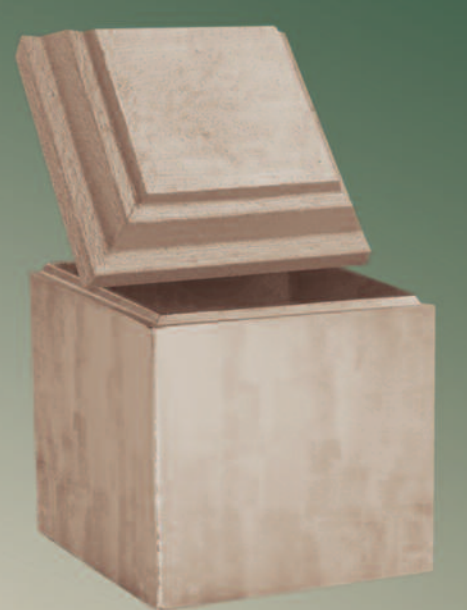

CONCRETE BOX

	BRONZE	LYDIAN	ATHENIAN	PATRICIAN	TITAN	CONCRETE BOX
APPROVED IN ALL CEMETERIES	☒	☒	☒	☒	☒	☒
5000 PSI REINFORCE CONCRETE	☒	☒	☒	☒	☒	☒
PROTECTS URN FROM EARTH'S PRESSURE	☒	☒	☒	☒	☒	☒
CUSTOM FINISH TO ENHANCE APPEARANCE	☒	☒	☒	☒	☒	☐
INTEGRA-SEAL® BUTYL BASED SEALANT	☒	☒	☒	☒	☒	☐
IMPERVIOUS INNER LINER	☒	☒	☒	☒	☒	☐
ABS-FIBERLON®, DURAPREME® OR LUSTR-TECH® BACKING LINER	☒	☒	☒	☒	☒	☐
CARAPACE WITH MATCHING LINER MATERIAL	☒	☒	☒	☒	☐	☐
EXTRA STRENGTH FROM ADDED CARAPACE	☒	☒	☒	☒	☐	☐
SCULPTURED EXTERIOR TWO TONE FINISH	☒	☒	☒	☒	☐	☐
TRIPLE WALL PROTECTION Reinforced Concrete ABS-Fiberlon Liner Metal Inner Liner	☒	☒	☒	☒	☐	☐
PREMIUM METAL CARAPACE AND LINER	☒	☒	☒	☒	☐	☐