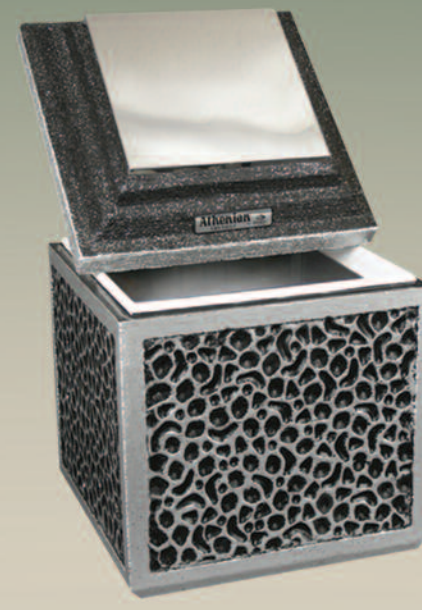

Protection for the Burial

of Cremated Remains

Available in Triple & Double Wall Protection

All Doric manufacturing plants are certified by The National Concrete Burial Vault Association

BRONZE

LYDIAN

ATHENIAN

A quality lined urn vault provides protection from soil pressures and cemetery maintenance equipment